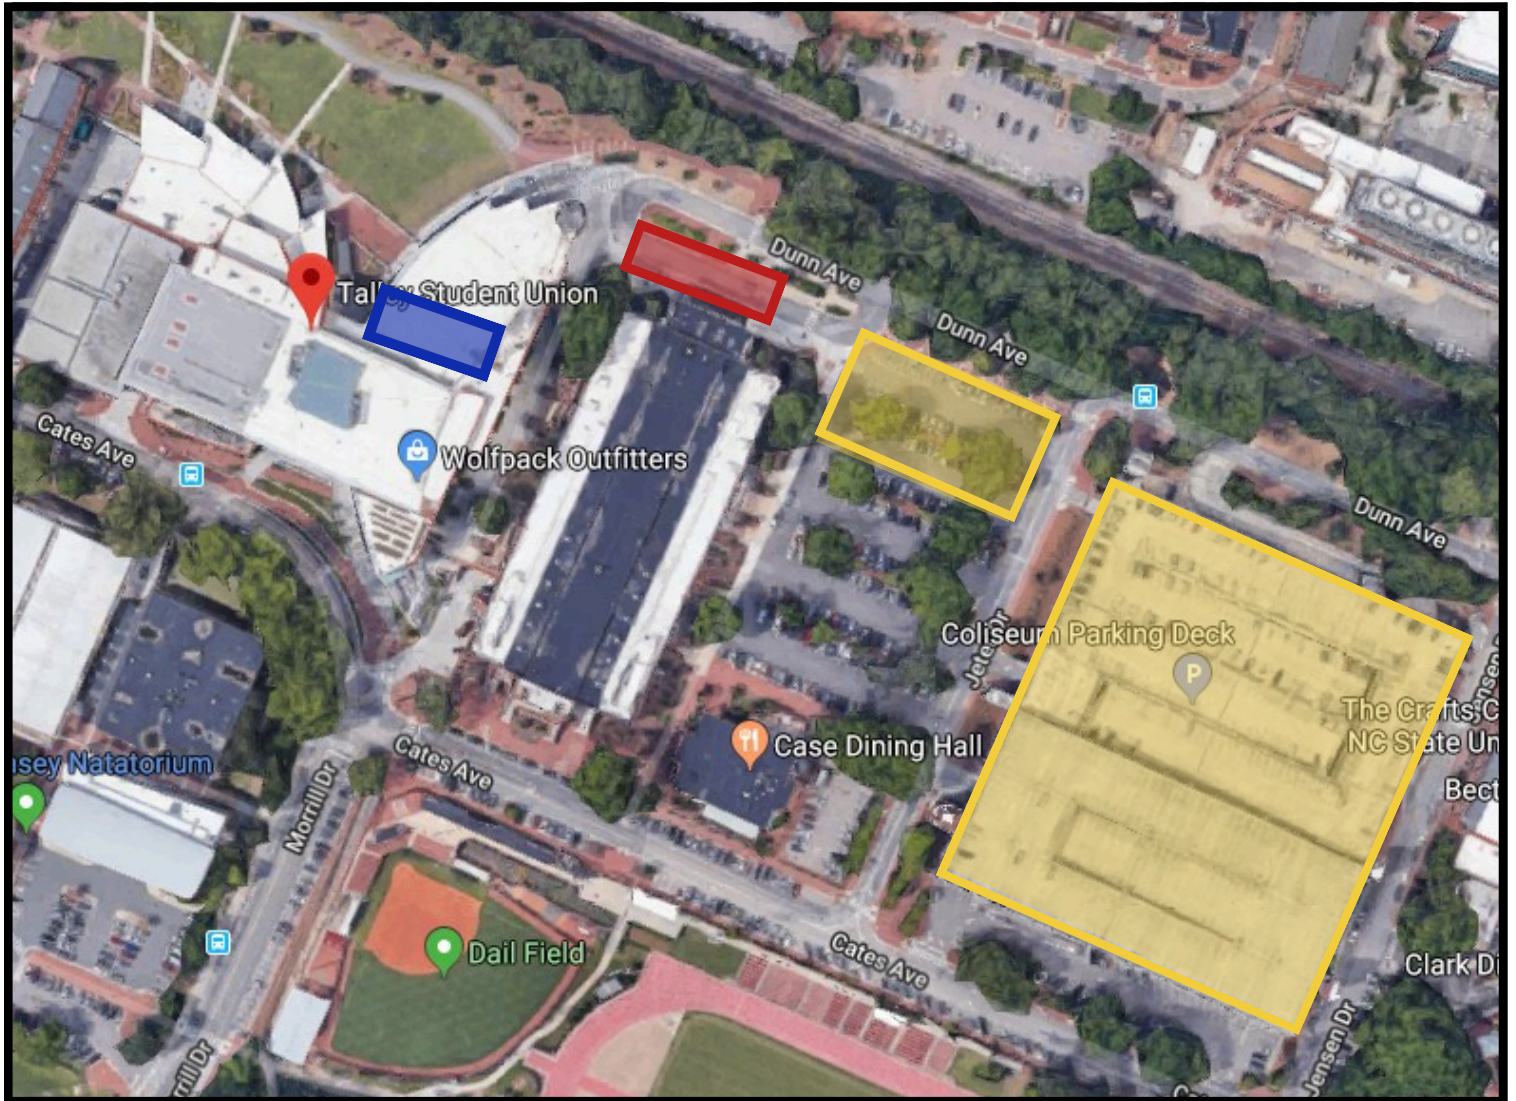

Located in the
City of Raleigh

Enclosure Size
2,450 sqft

Parking Spaces
35-40 Free & Paid
Parking Deck

Curbside Spaces
4

NCSU Talley Student Union

2411 Dunn Ave., Raleigh, NC 27607

Talley Student Union

NCSU Talley Student Union

2411 Dunn Ave., Raleigh, NC 27607

Legend

Voter Parking

Curbside Parking

Voting Enclosure